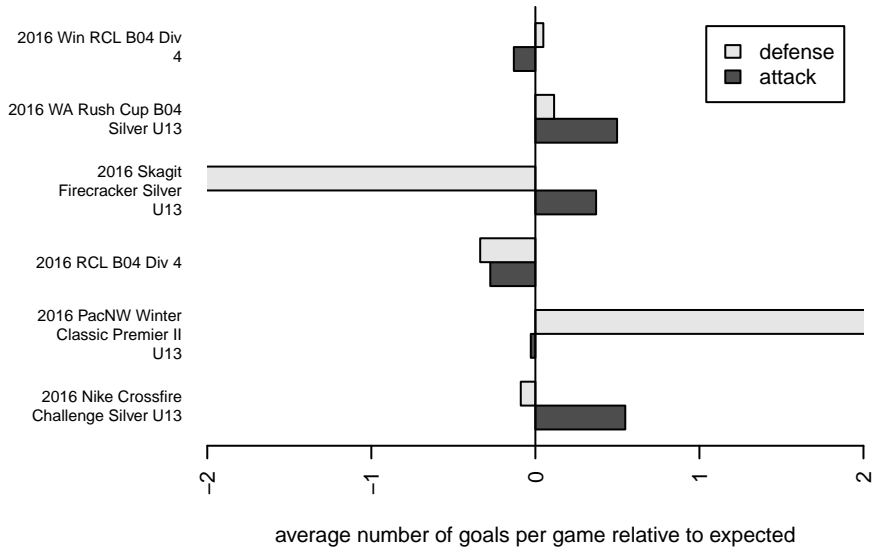

Performance relative to 13 month average