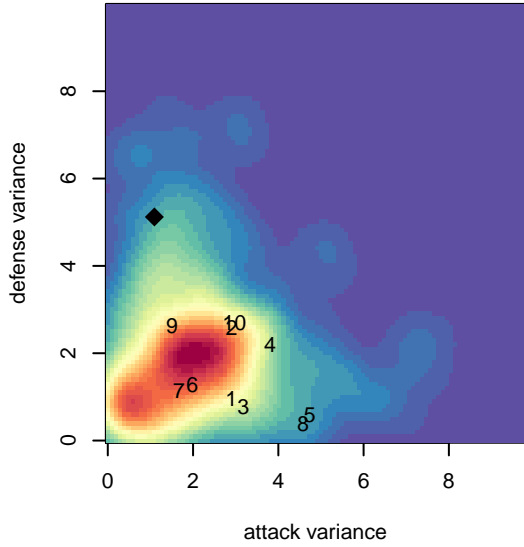

WA Rush Nero B04

Washington Rush SC
 Everett, WA
 B04 total strength=589
 attack=0.49 defense=0.47
 fall league = RCL B04 Div 4
 spr league = Win RCL B04 Div 4

alt names used:
 WASHINGTON RUSH B04 NERO B (WA)
 Washington Rush B04 Nero B
 Washington Rush B04 Nero B
 WASHINGTON RUSH B04 NERO B (WA)
 WA Rush B04 Nero
 Washington Rush B04 Nero B
 Washington Rush B04 Nero B

WA Rush Nero B04
 Dots are actual minus expected GF (blue circles) and GA (red triangles).
 Blue line is smoothed change in attack strength. Red is smoothed change in defense strength.

**attack and defense variance (black dot)
relative to other teams
and top 10 in region**