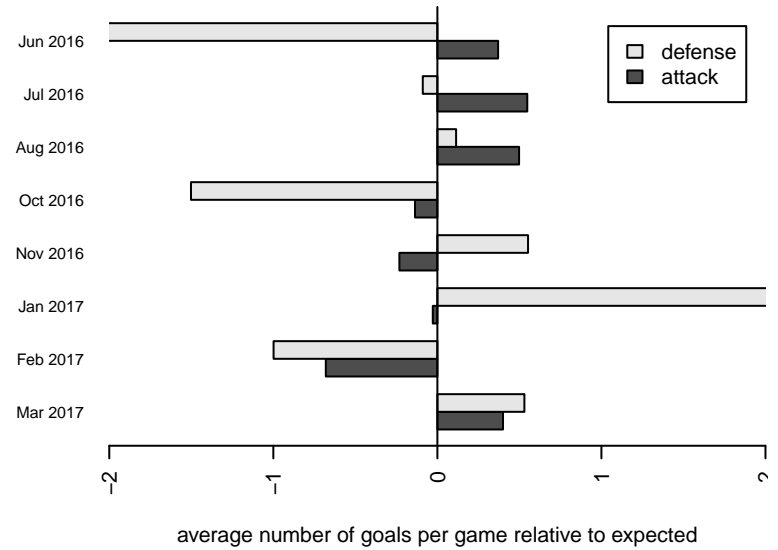

Performance relative to 13 month average