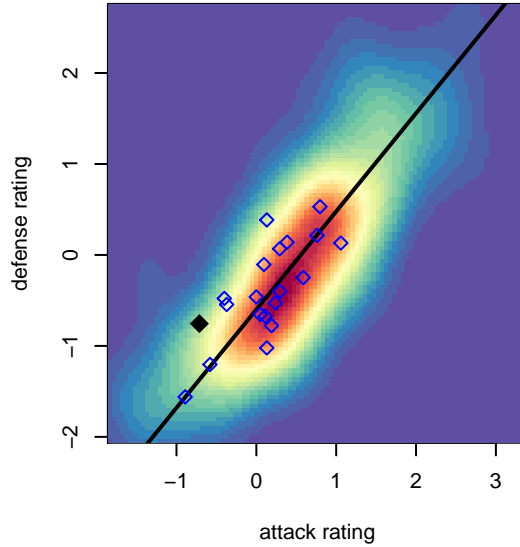

**attack and defense rating
relative to others at age
and all opponents in last 13 months**