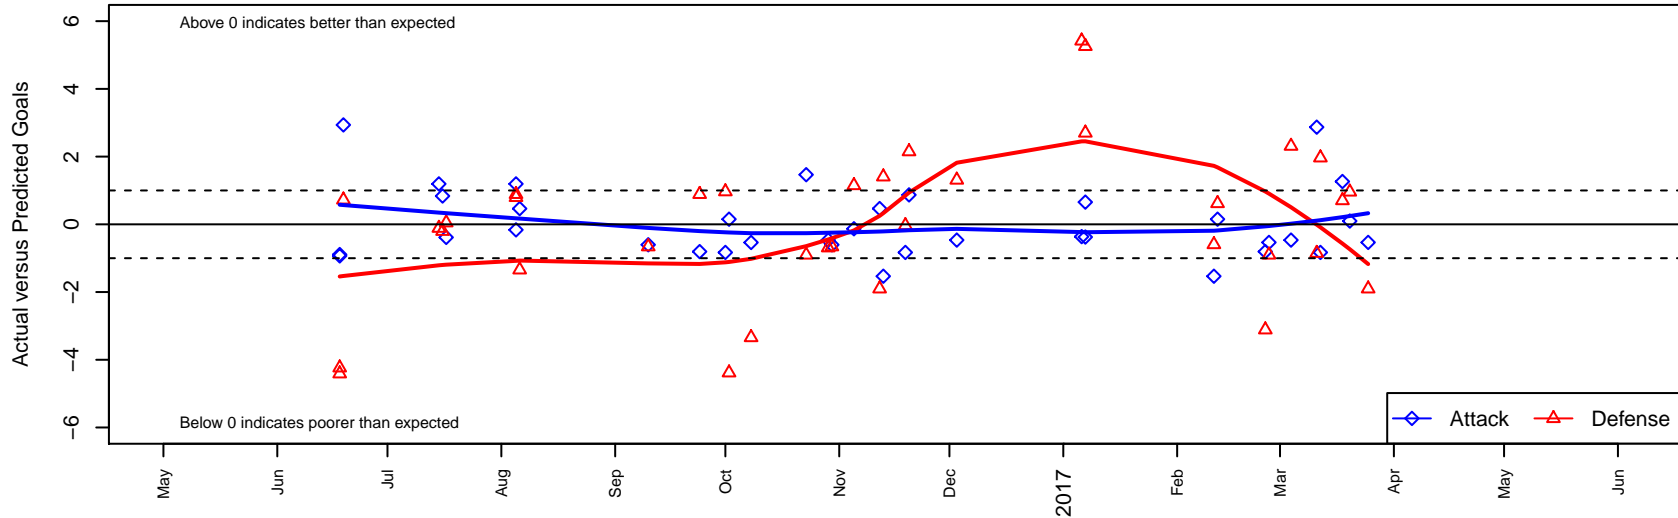

WA Rush Nero B04

Washington Rush SC
 Everett, WA
 B04 total strength=589
 attack=0.49 defense=0.47
 fall league = RCL B04 Div 4
 spr league = Win RCL B04 Div 4

alt names used:
 WASHINGTON RUSH B04 NERO B (WA)
 Washington Rush B04 Nero B
 Washington Rush B04 Nero B
 WASHINGTON RUSH B04 NERO B (WA)
 WA Rush B04 Nero
 Washington Rush B04 Nero B
 Washington Rush B04 Nero B

WA Rush Nero B04
 Dots are actual minus expected GF (blue circles) and GA (red triangles).
 Blue line is smoothed change in attack strength. Red is smoothed change in defense strength.

**attack and defense variance (black dot)
relative to other teams
and top 10 in region**