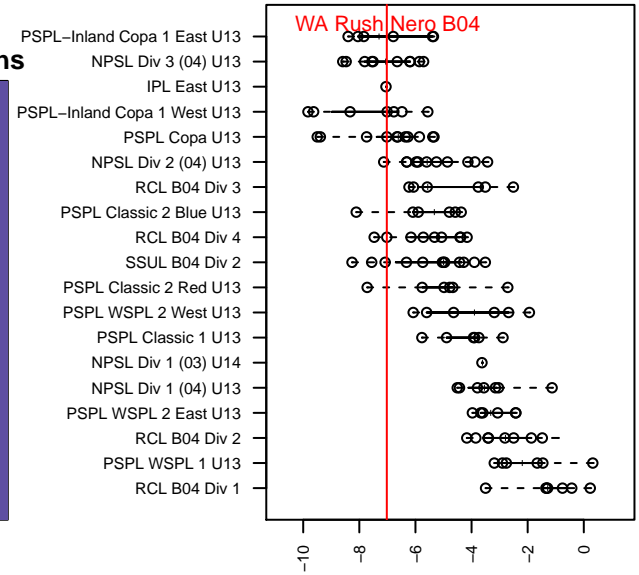

**attack and defense rating
relative to others at age
and all opponents in last 13 months**